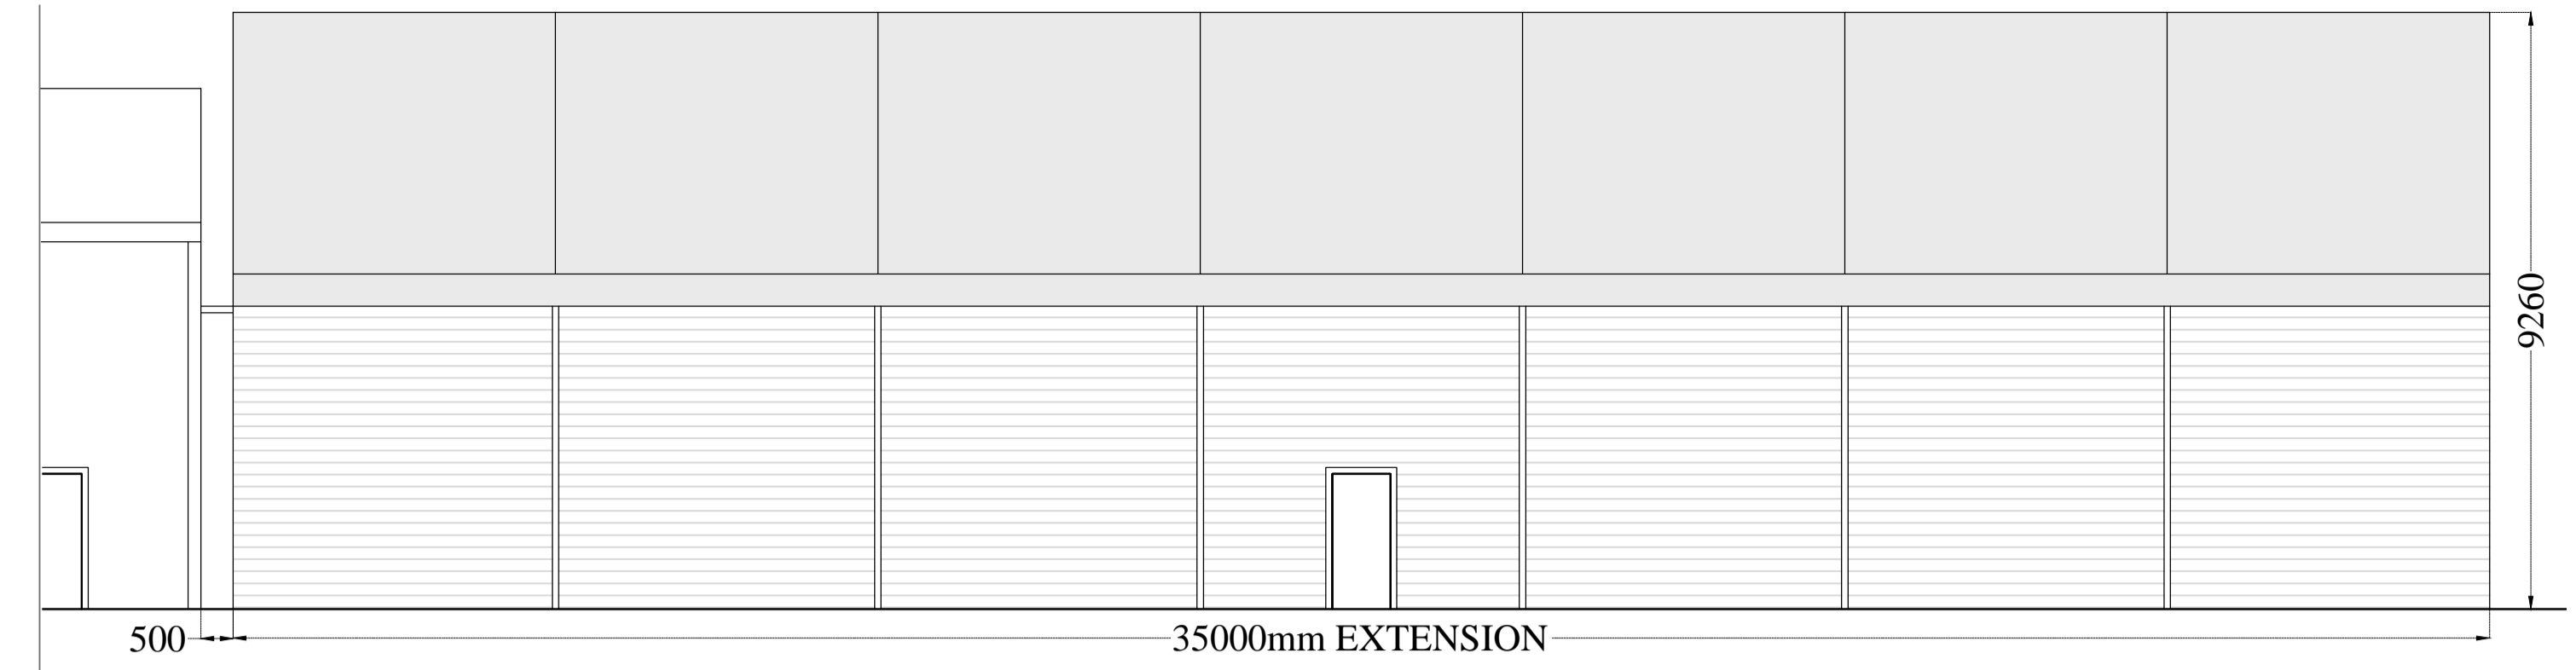

PROPOSED WEST FACING ELEVATION 1:100