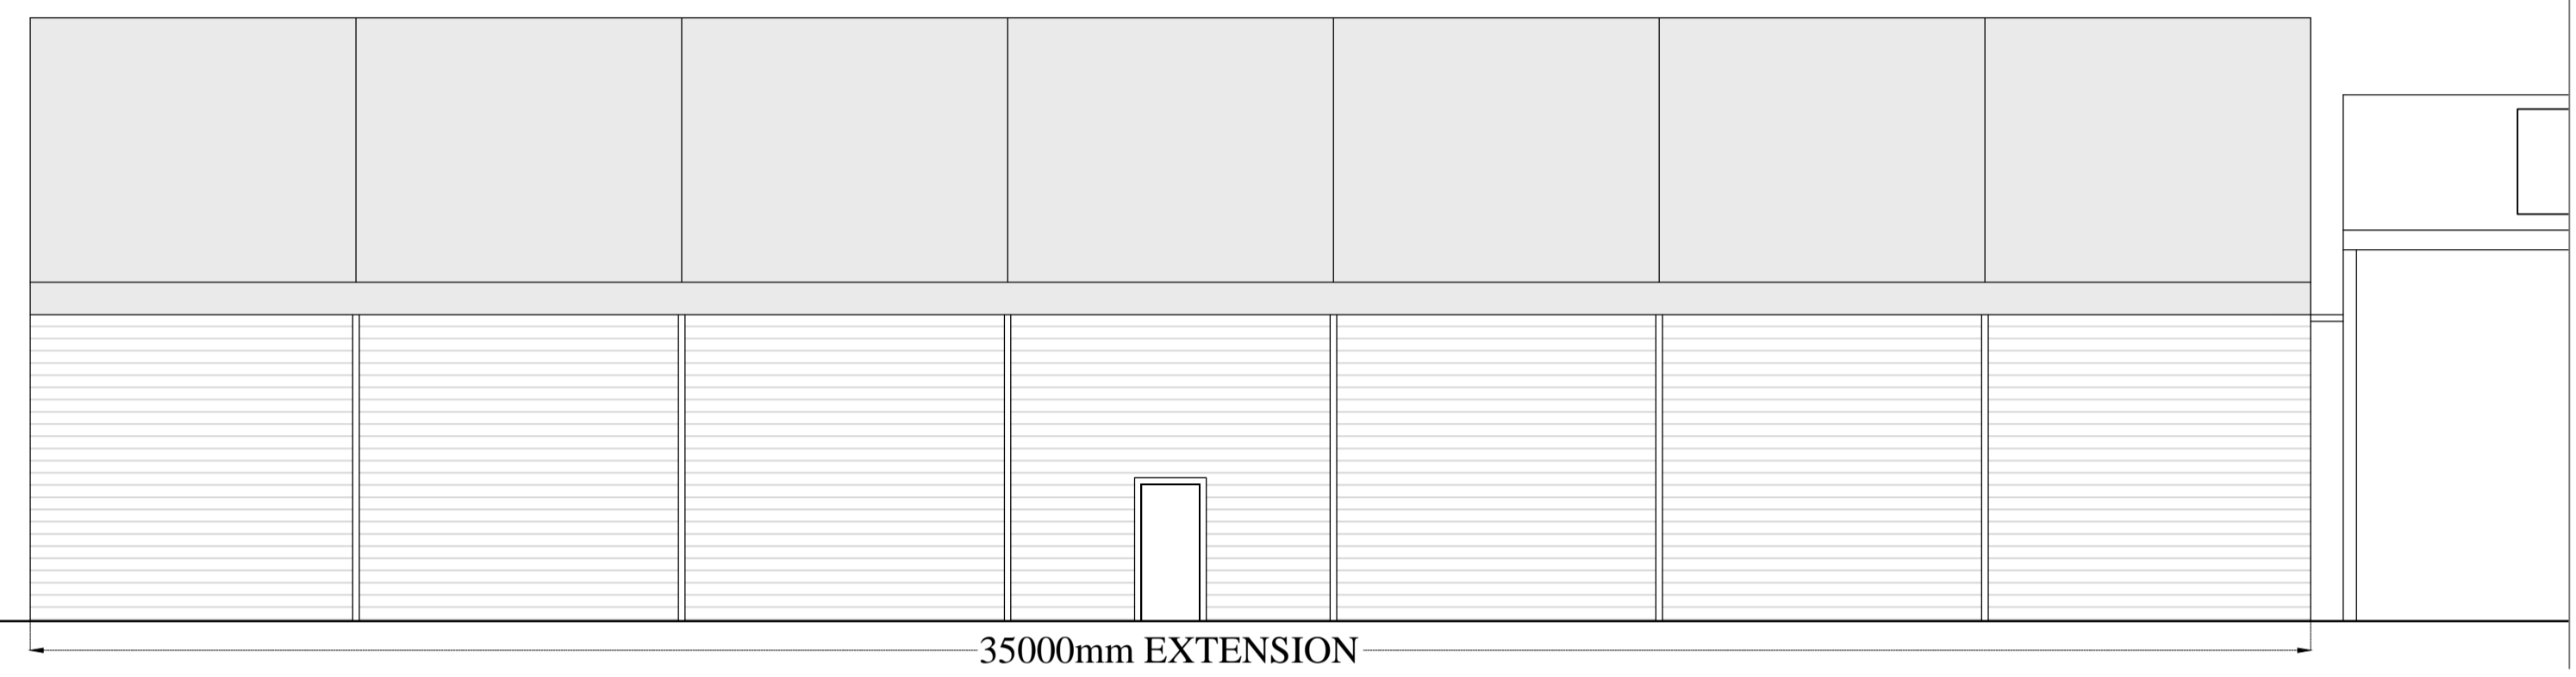

PROPOSED NORTH FACING ELEVATION 1:100