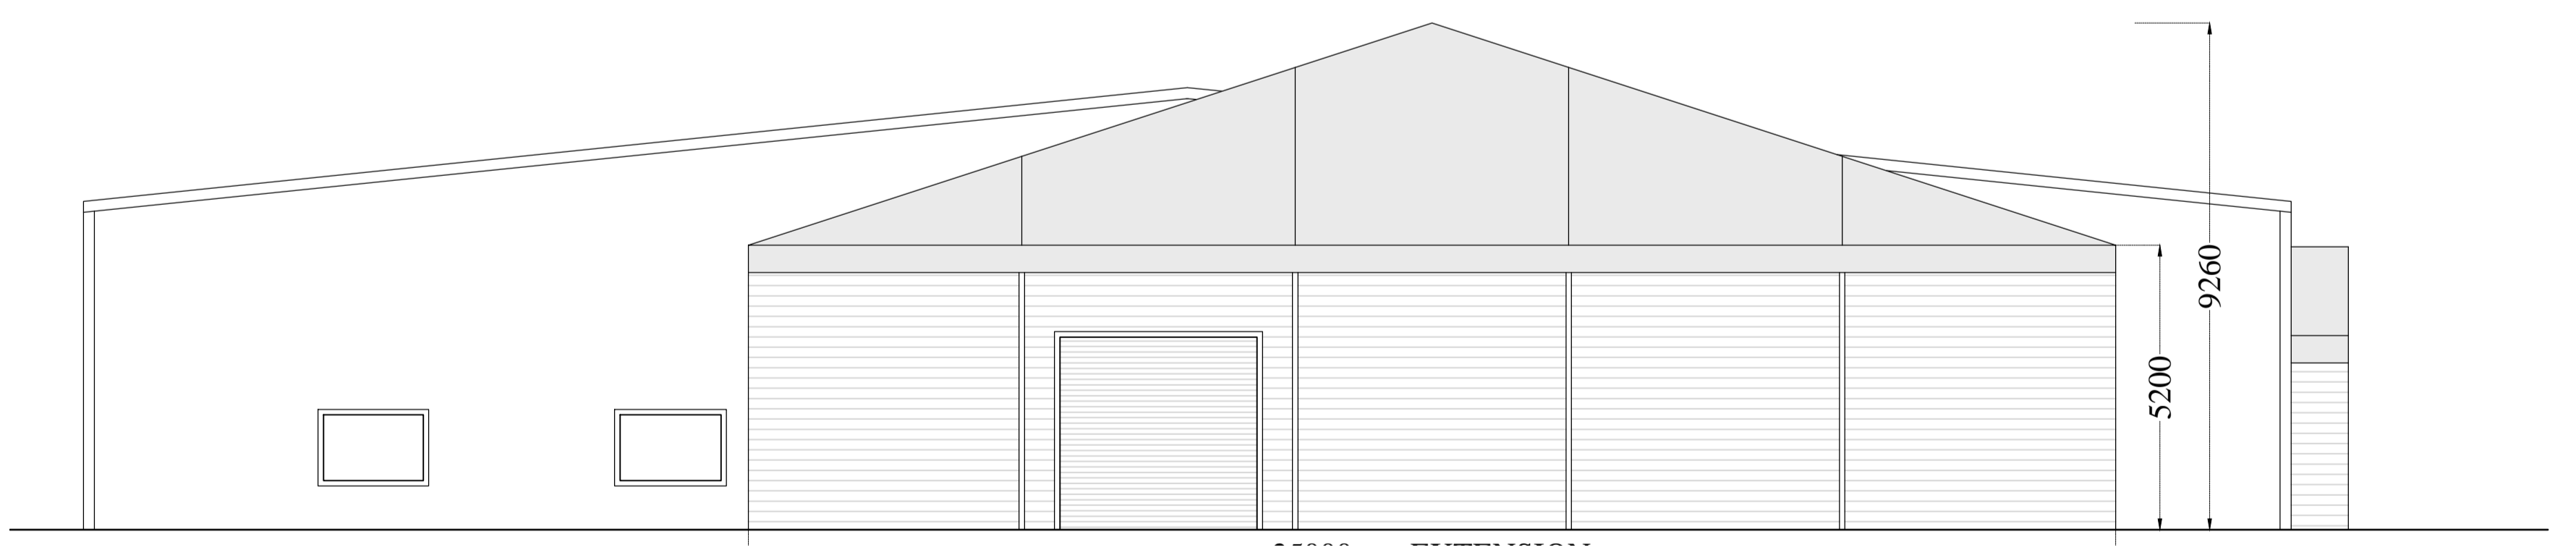

PROPOSED EAST FACING ELEVATION 1:100