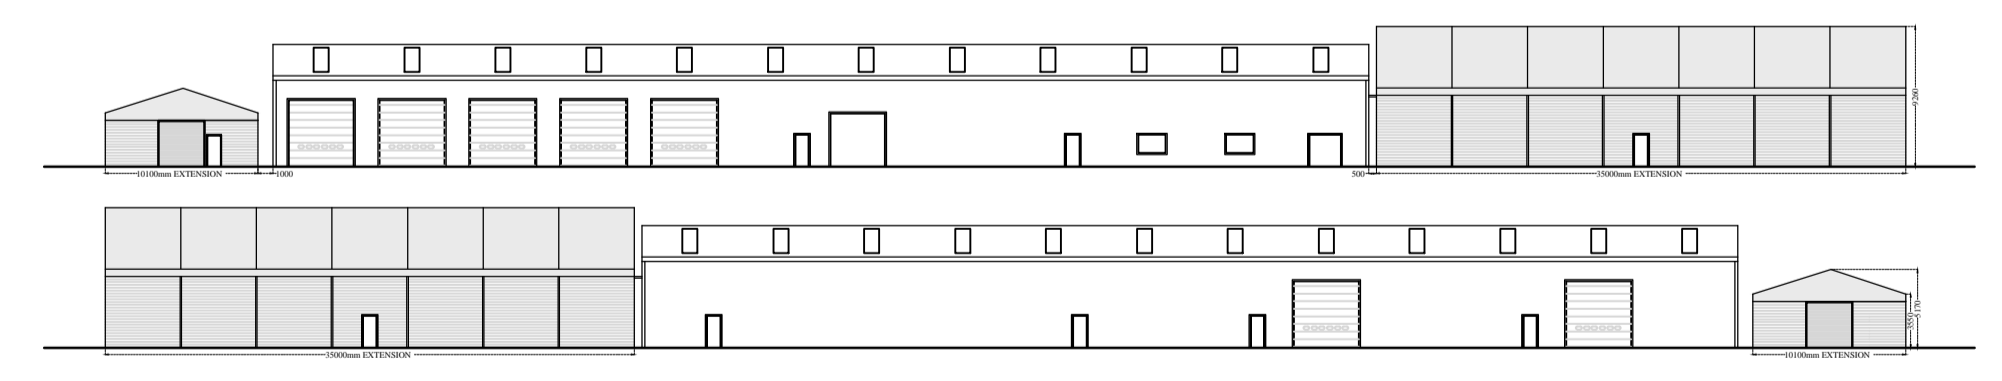

PROPOSED COMPLETE SOUTH & NORTH FACING ELEVATION 1:500

Rev	Date	Revision

Rev	Date	Revision

dieter nelson
planning consultancy

Project: Proposed Extension to Existing Car Distribution Centre
For GBA, Rosper Road, Killingholme

Title: Proposed Elevations

Date: Nov 2013
Scale: Varies
Sheet: A1
Rev: -
Dwg No.: .03