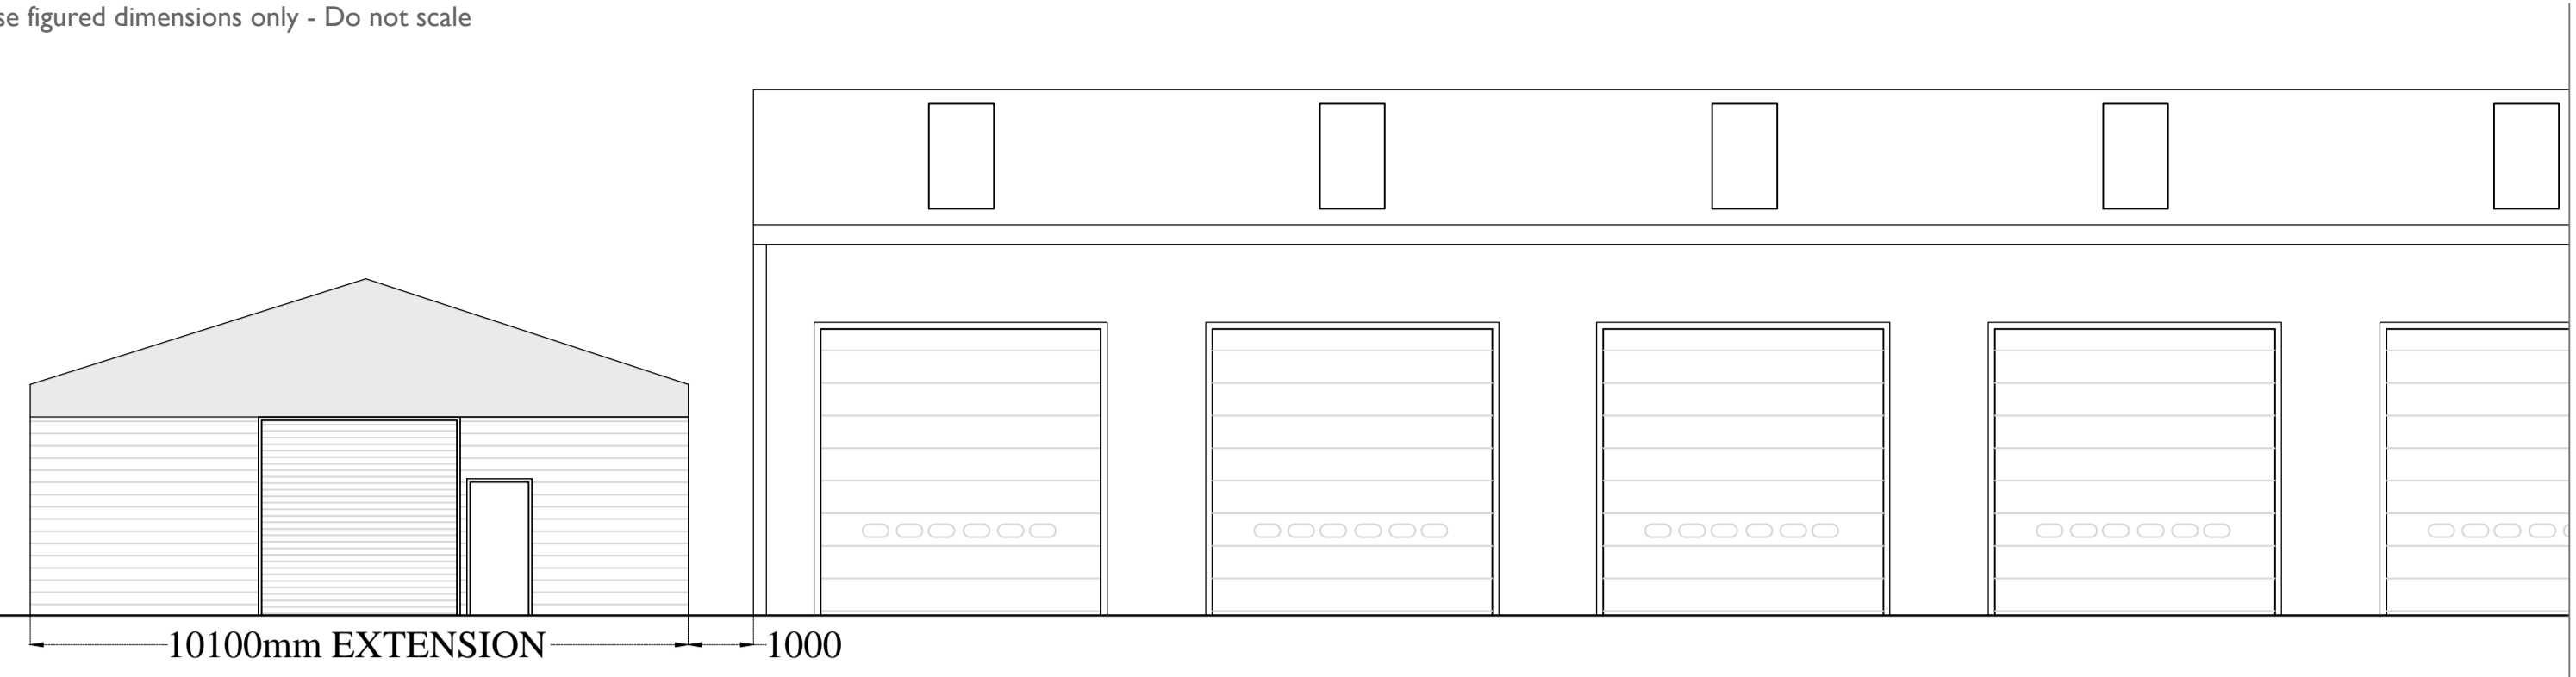

Use figured dimensions only - Do not scale

PROPOSED SOUTH FACING ELEVATION 1:100