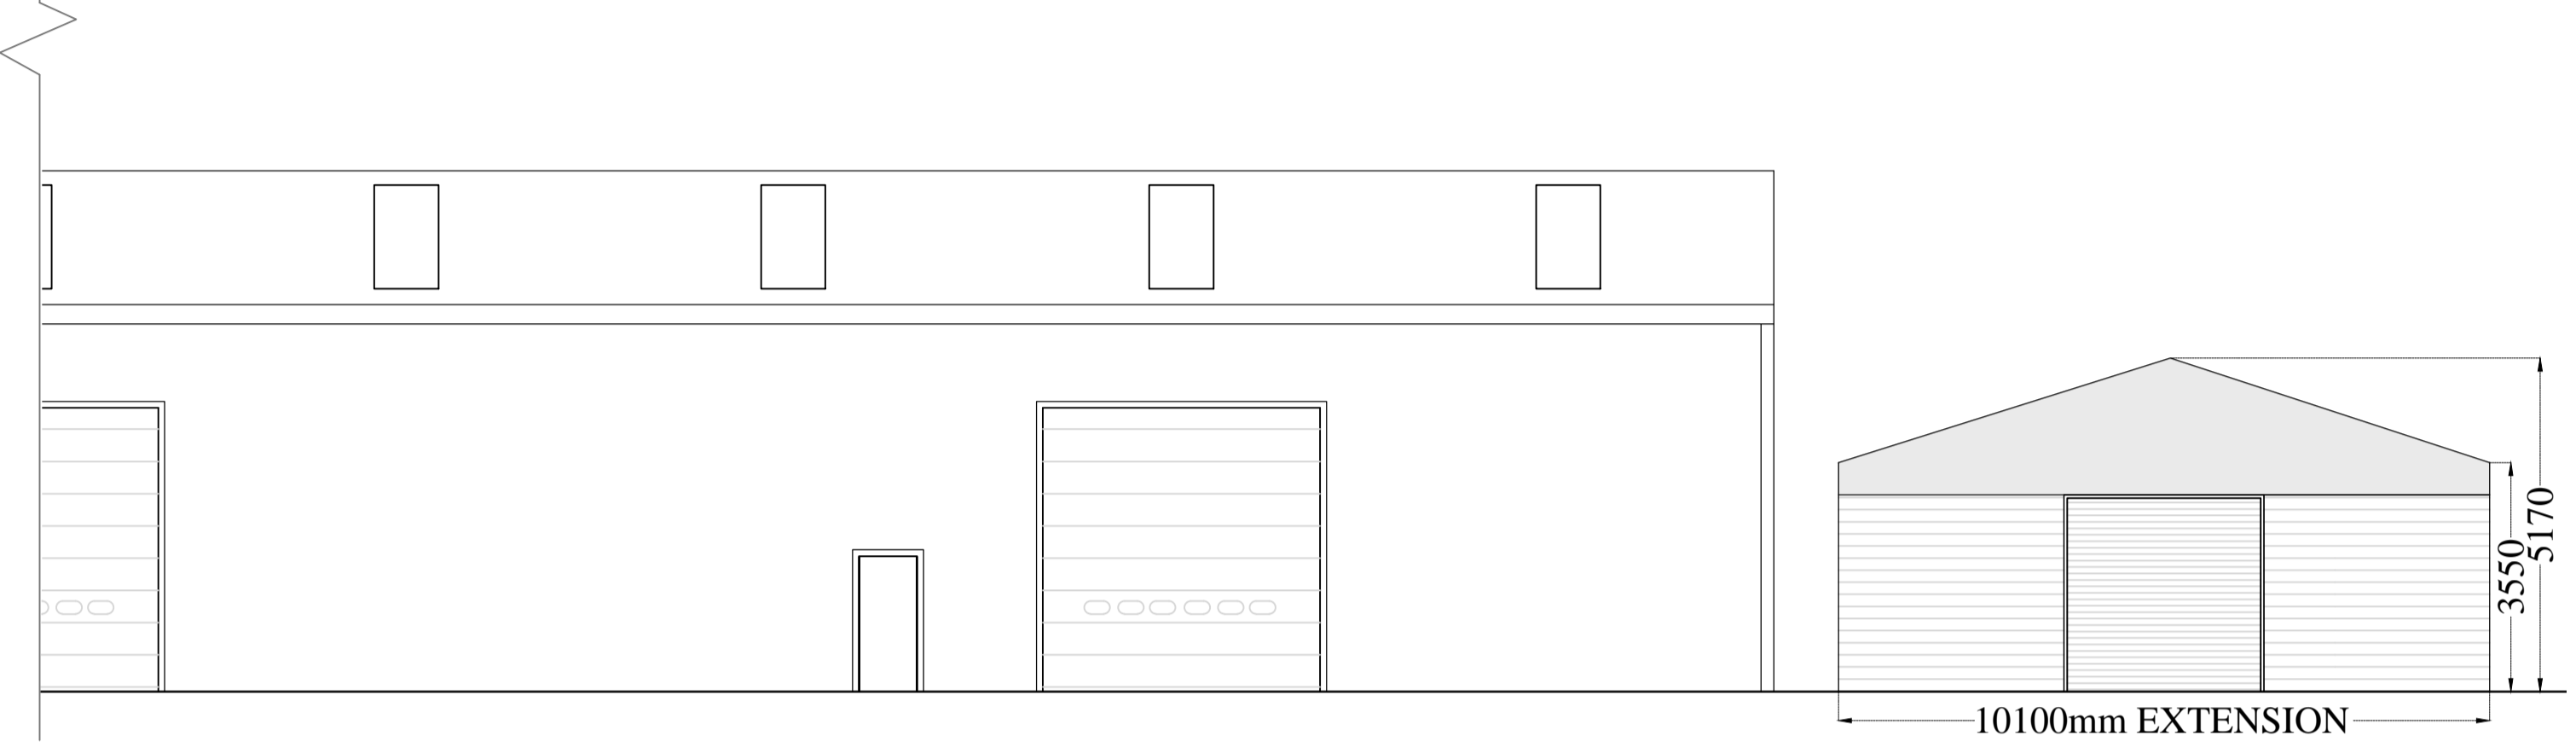

PROPOSED WEST FACING ELEVATION 1:100