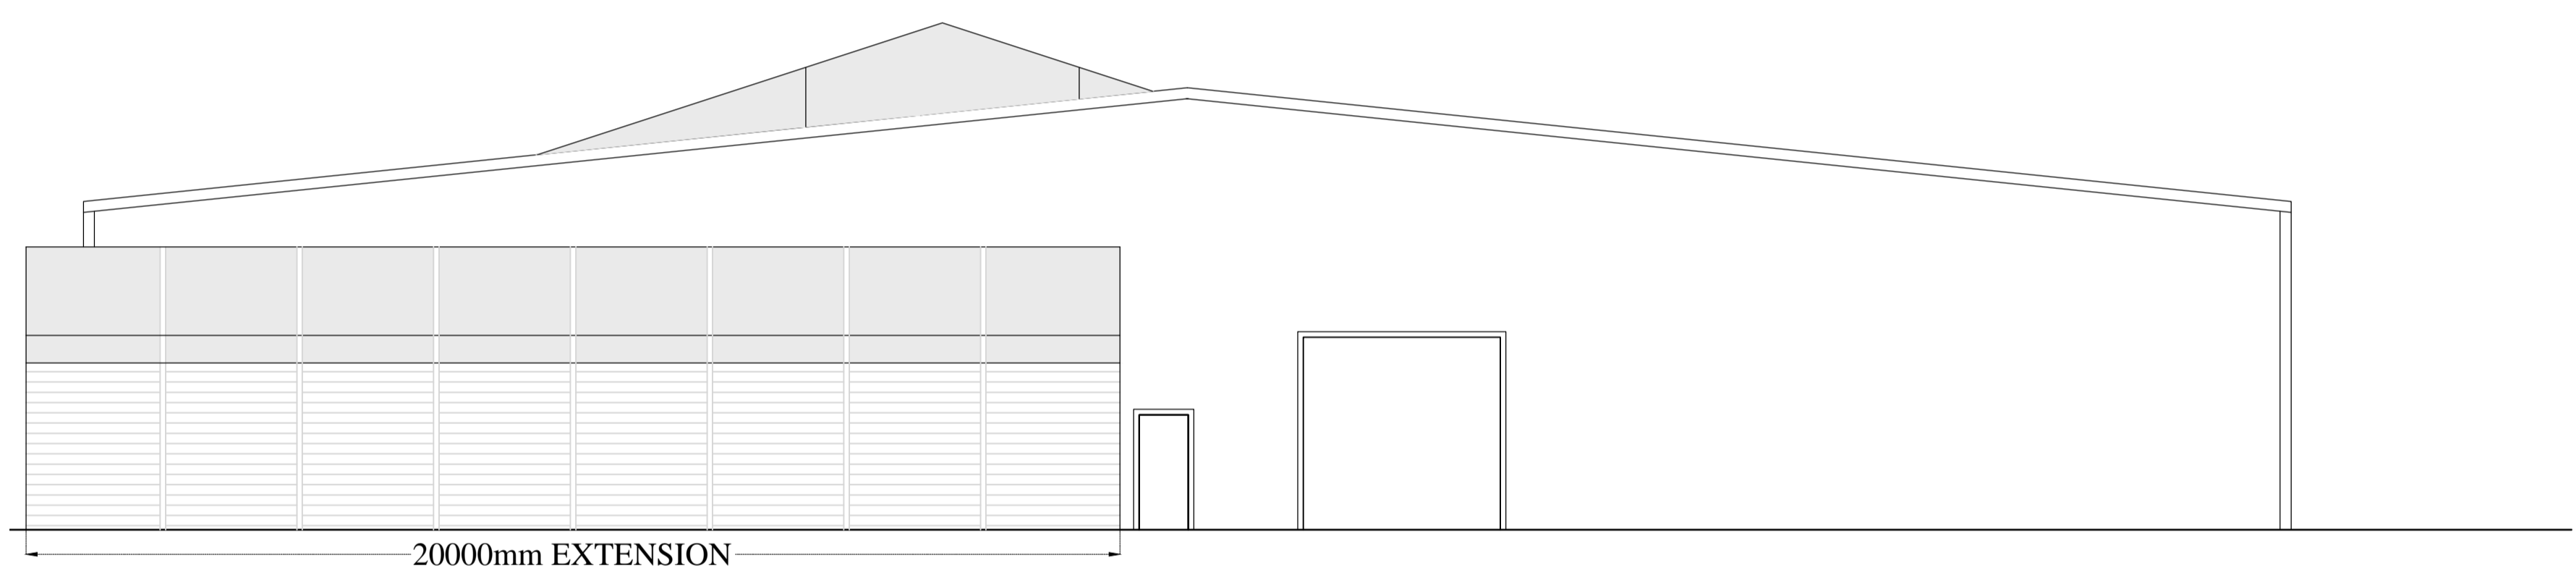

PROPOSED WEST FACING ELEVATION 1:100